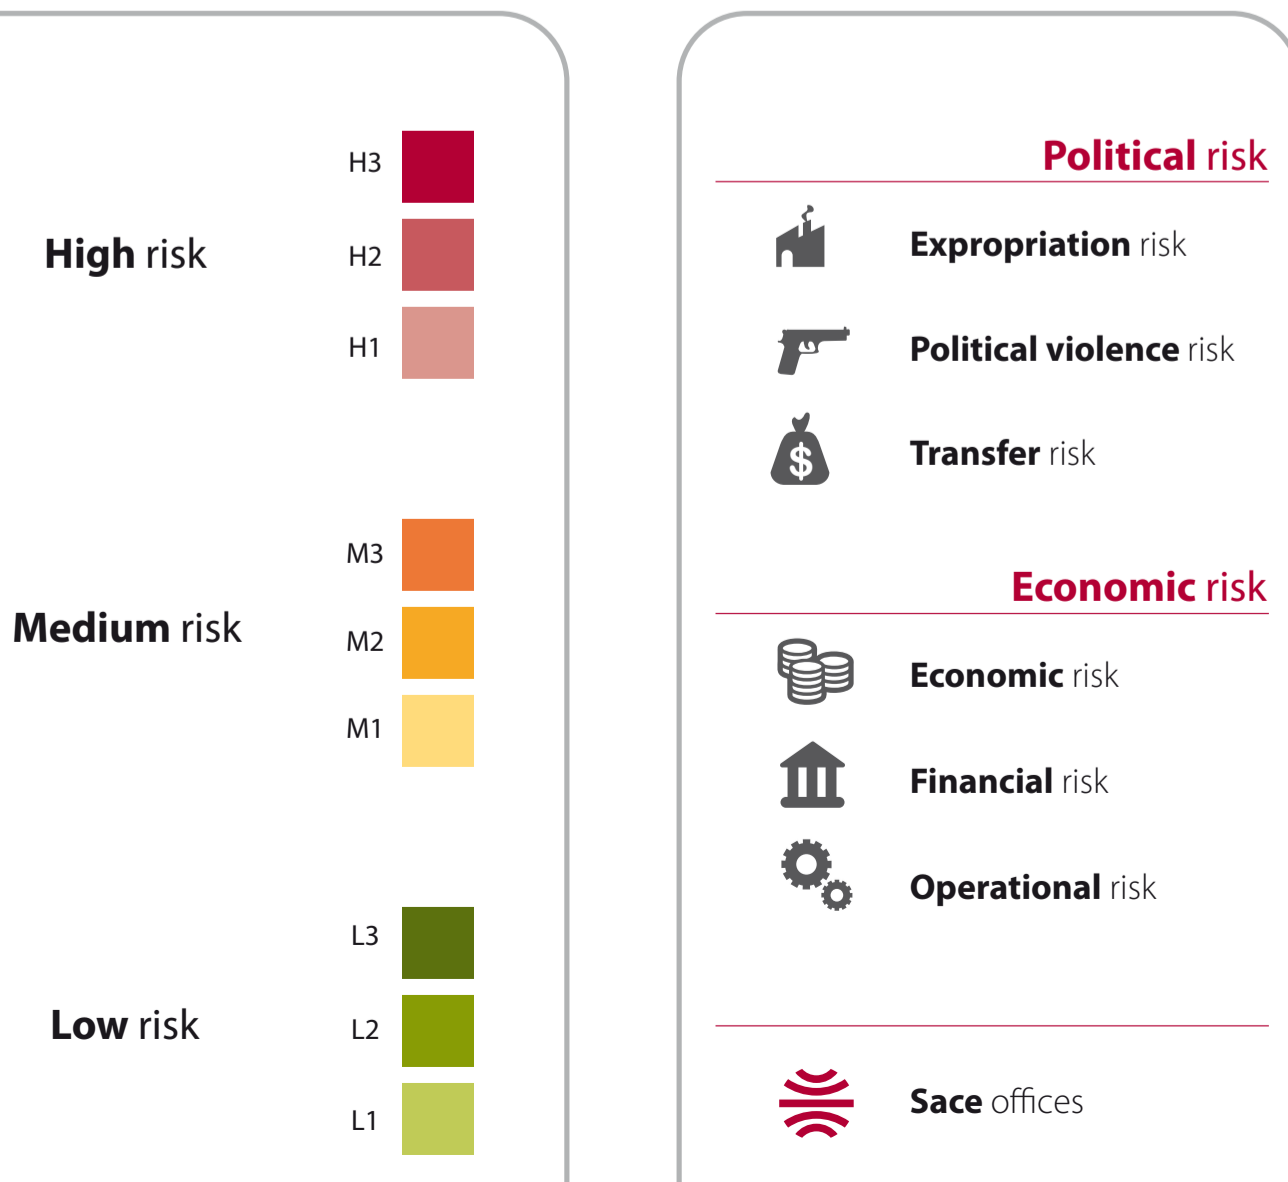

COUNTRY RISK MAP 2010

Market Risk Index

Total Exposure (by area, December 31, 2009)

Area	Exposure (%)
EU 27	28.4%
Middle East and North Africa	24.7%
CIS and other European countries	22.4%
Americas	11.5%
Eastern Asia and Oceania	10.6%
Sub-Saharan Africa	2.4%

Operational Risk Indicators

Country	Doing Business 2010 (The World Bank)		Economic Freedom 2010 (The Heritage Foundation)		Corruption 2009 (Transparency International)	
	Ranking 2009	Ranking 2009	Ranking 2009	Ranking 2009	Ranking 2008	Ranking 2008
Latin America						
Argentina	118	112	135	138	106	109
Jamaica	75	67	57	52	99	96
Venezuela	177	178	174	174	162	158
EU 27 & CIS						
Belarus	58	82	150	167	139	151
Georgia	11	16	26	32	66	67
Kazakhstan	63	64	82	83	120	145
Middle East						
Iraq	153	150	n/a	n/a	176	178
Jordan	137	142	168	168	168	141
Saudi Arabia	13	15	65	59	63	80
Africa						
Egypt	106	116	94	97	111	115
Mozambique	135	140	111	113	130	126
Ghana	92	87	87	96	69	67
Asia						
China	89	86	140	132	79	72
India	133	132	124	123	84	85
Pakistan	12	12	66	67	84	80