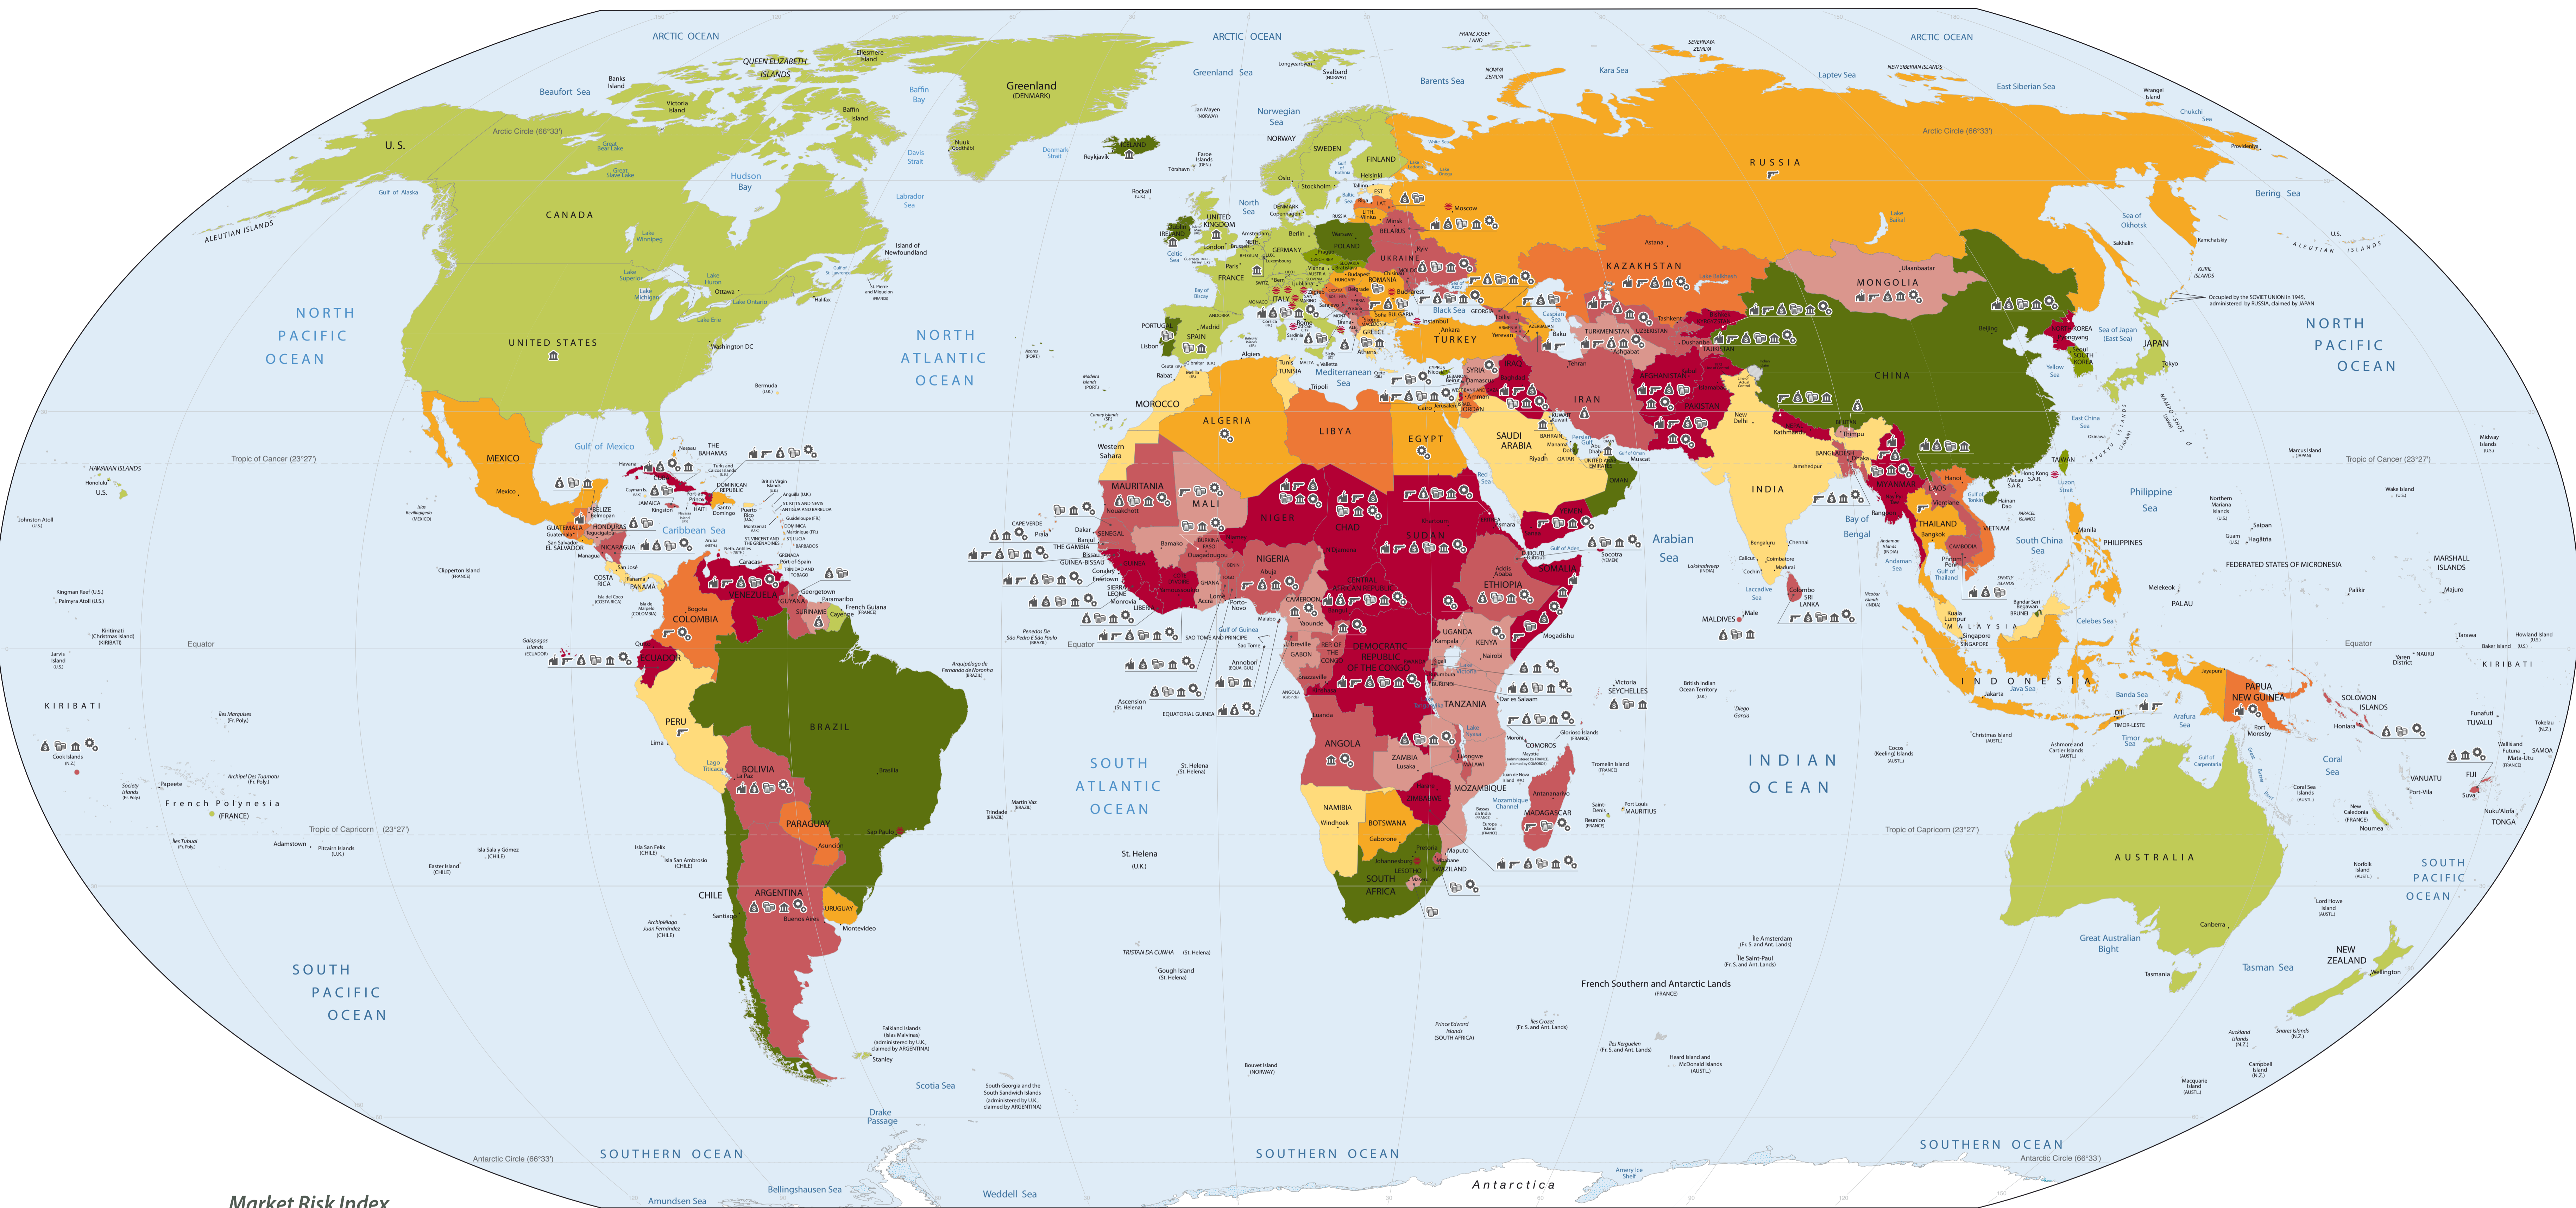

COUNTRY RISK MAP 2010

Market Risk Index

Total Exposure (by area, December 31, 2009)

Area	Exposure (%)
EU 27	28.4%
Middle East and North Africa	24.7%
CIS and other European countries	22.4%
Americas	11.5%
Eastern Asia and Oceania	10.6%
Sub-Saharan Africa	2.4%

Italian Exports in 2009 - Main Markets (by area)

Area	Min €	% of total Italian exports
EU 27		
Germany	36,827	12.7
France	33,818	11.6
Spain	16,608	5.7
Middle East and North Africa		
United Arab Emirates	5,774	1.3
Egypt	2,604	0.9
Algeria	2,587	0.9
CIS and other European countries		
Russia	6,441	2.2
Turkey	5,654	1.9
Ukraine	1,185	0.4
Americas		
United States	17,110	5.9
Brazil	2,693	0.9
Canada	2,078	0.7
Eastern Asia and Oceania		
China	6,635	2.3
Japan	3,717	1.3
India	2,737	0.9
Sub-Saharan Africa		
South Africa	1,074	0.4
Nigeria	862	0.3
Angola	510	0.2

Operational Risk Indicators

Country	Doing Business 2010 (The World Bank)		Economic Freedom 2010 (The Heritage Foundation)		Corruption 2009 (Transparency International)	
	Ranking 2009	Ranking 2009	Ranking 2009	Ranking 2009	Ranking 2008	Ranking 2008
Latin America						
Argentina	118	112	135	138	106	109
Jamaica	75	67	57	52	99	96
Venezuela	177	178	174	174	162	158
EU 27 & CIS						
Belarus	58	82	150	167	139	151
Georgia	11	16	26	32	66	67
Kazakhstan	63	64	82	83	120	145
Middle East						
Iraq	153	150	n/a	n/a	176	178
Jordan	137	142	168	168	168	141
Saudi Arabia	13	15	65	59	63	80
Africa						
Egypt	106	116	94	97	111	115
Mozambique	135	140	111	113	130	126
Ghana	92	87	87	96	69	67
Asia						
China	89	86	140	132	79	72
India	133	132	124	123	84	85
Pakistan	12	12	66	67	84	80